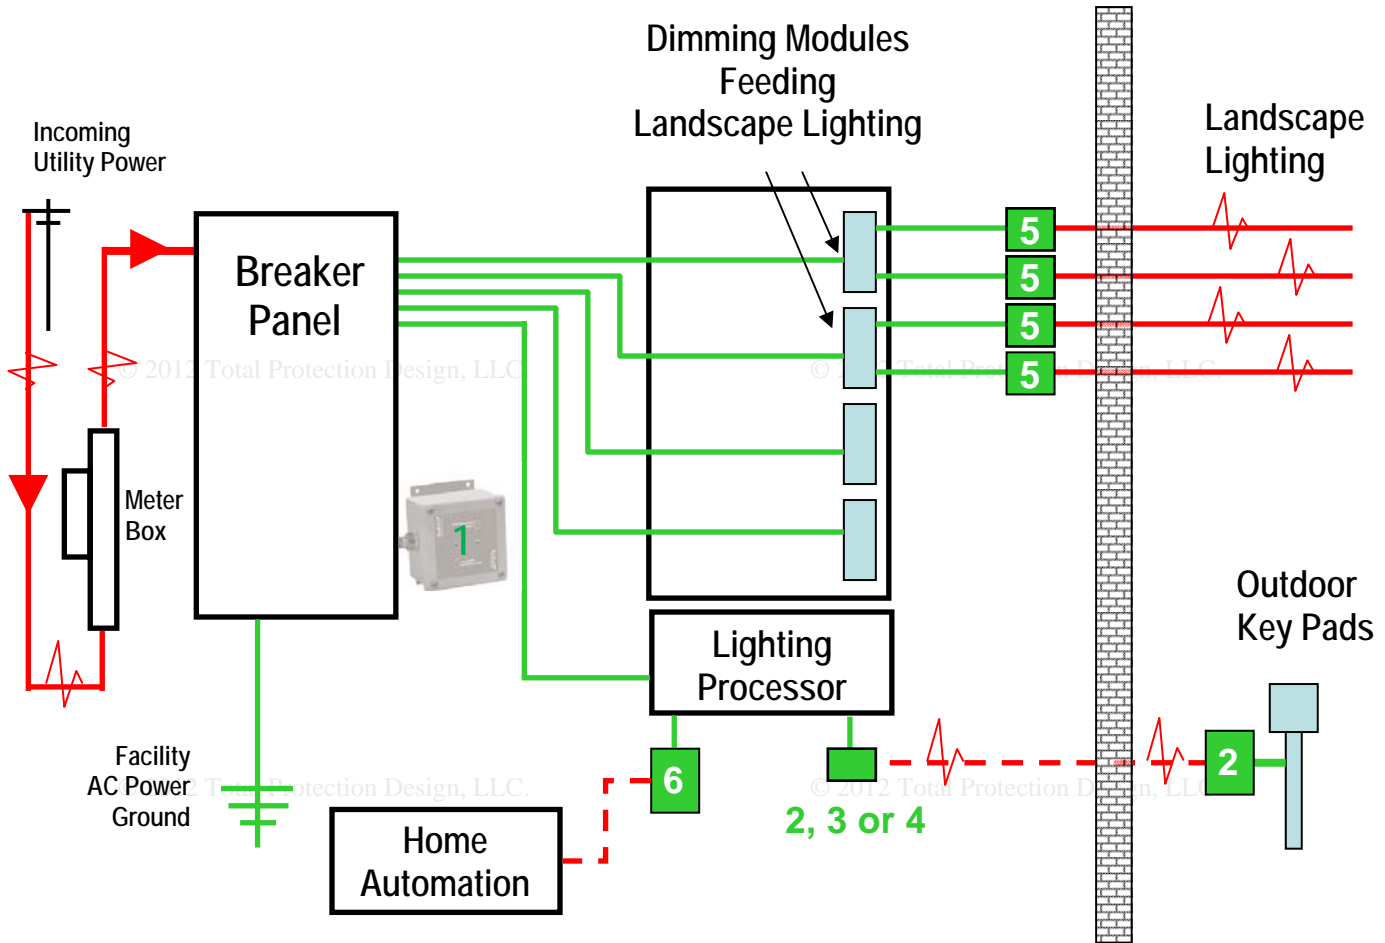

Protect Lighting Systems

Clean Power - Unsafe Power

Clean Data - Unsafe Data

© 2012 Total Protection Design, LLC.

Total Protection Design

#1 TK-TTLP-1S240-FL

#2 TPD-xxLIT4

#3 TPD-xxLIT12

#4 TPD-xxLIT24

#5 TK-LT120-20A-DIN2

#6 TPD-DB9